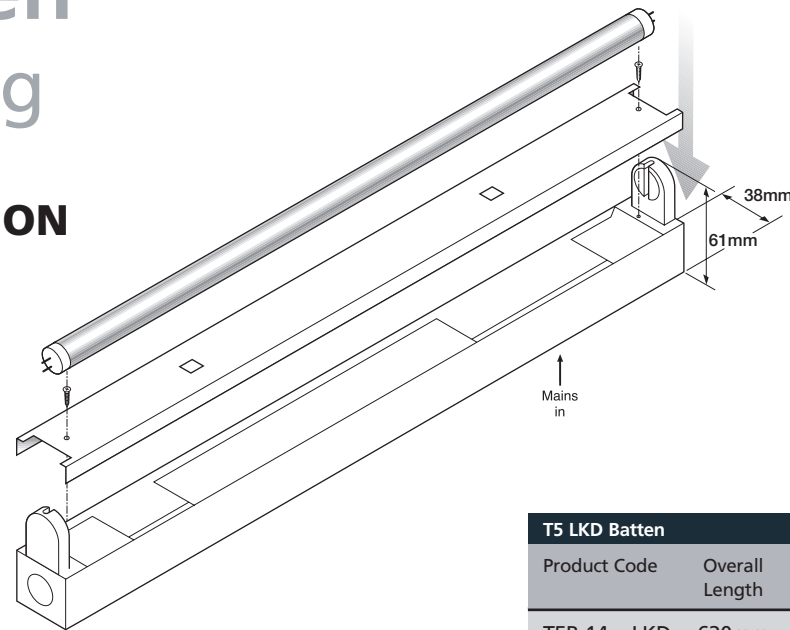

CONSTRUCTION

Powder coated white steel box section, HF electronic ballast.

WIRING AND CONNECTIONS

All internal wiring 1mm and 1.5mm solid. External wiring if supplied 1.5mm three core PVC.

OPERATION TEMPERATURE