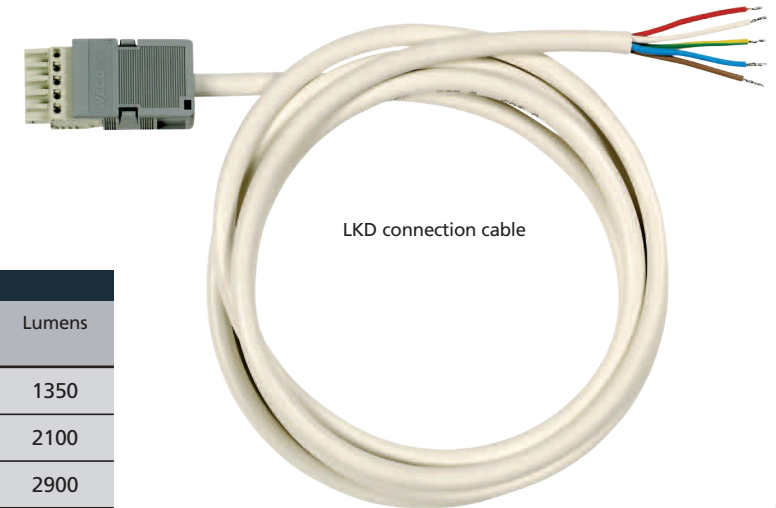

LKD connection cable

T5 LKD Batten		
Product Code	Overall Length	Lumens
T5B 14w LKD	620mm	1350
T5B 21w LKD	920mm	2100
T5B 28w LKD	1220mm	2900
T5B 35w LKD	1520mm	3650

T5 LKD Batten HO Version		
Product Code	Overall Length	Lumens
T5B 24w LKD	620mm	2000
T5B 39w LKD	920mm	3500
T5B 54w LKD	1220mm	5000
T5B 80w LKD	1520mm	6500

For dimmable option, add protocol version 1-10v, DSI or DALI to product code.

Incorrect wiring/programming will invalidate all warranties. Coloured sleeves are optional. Please note coloured sleeves are not recommended for use on HO Lamps.

For Product support Freecall 1800 733 113 or Email info@yld.com.au