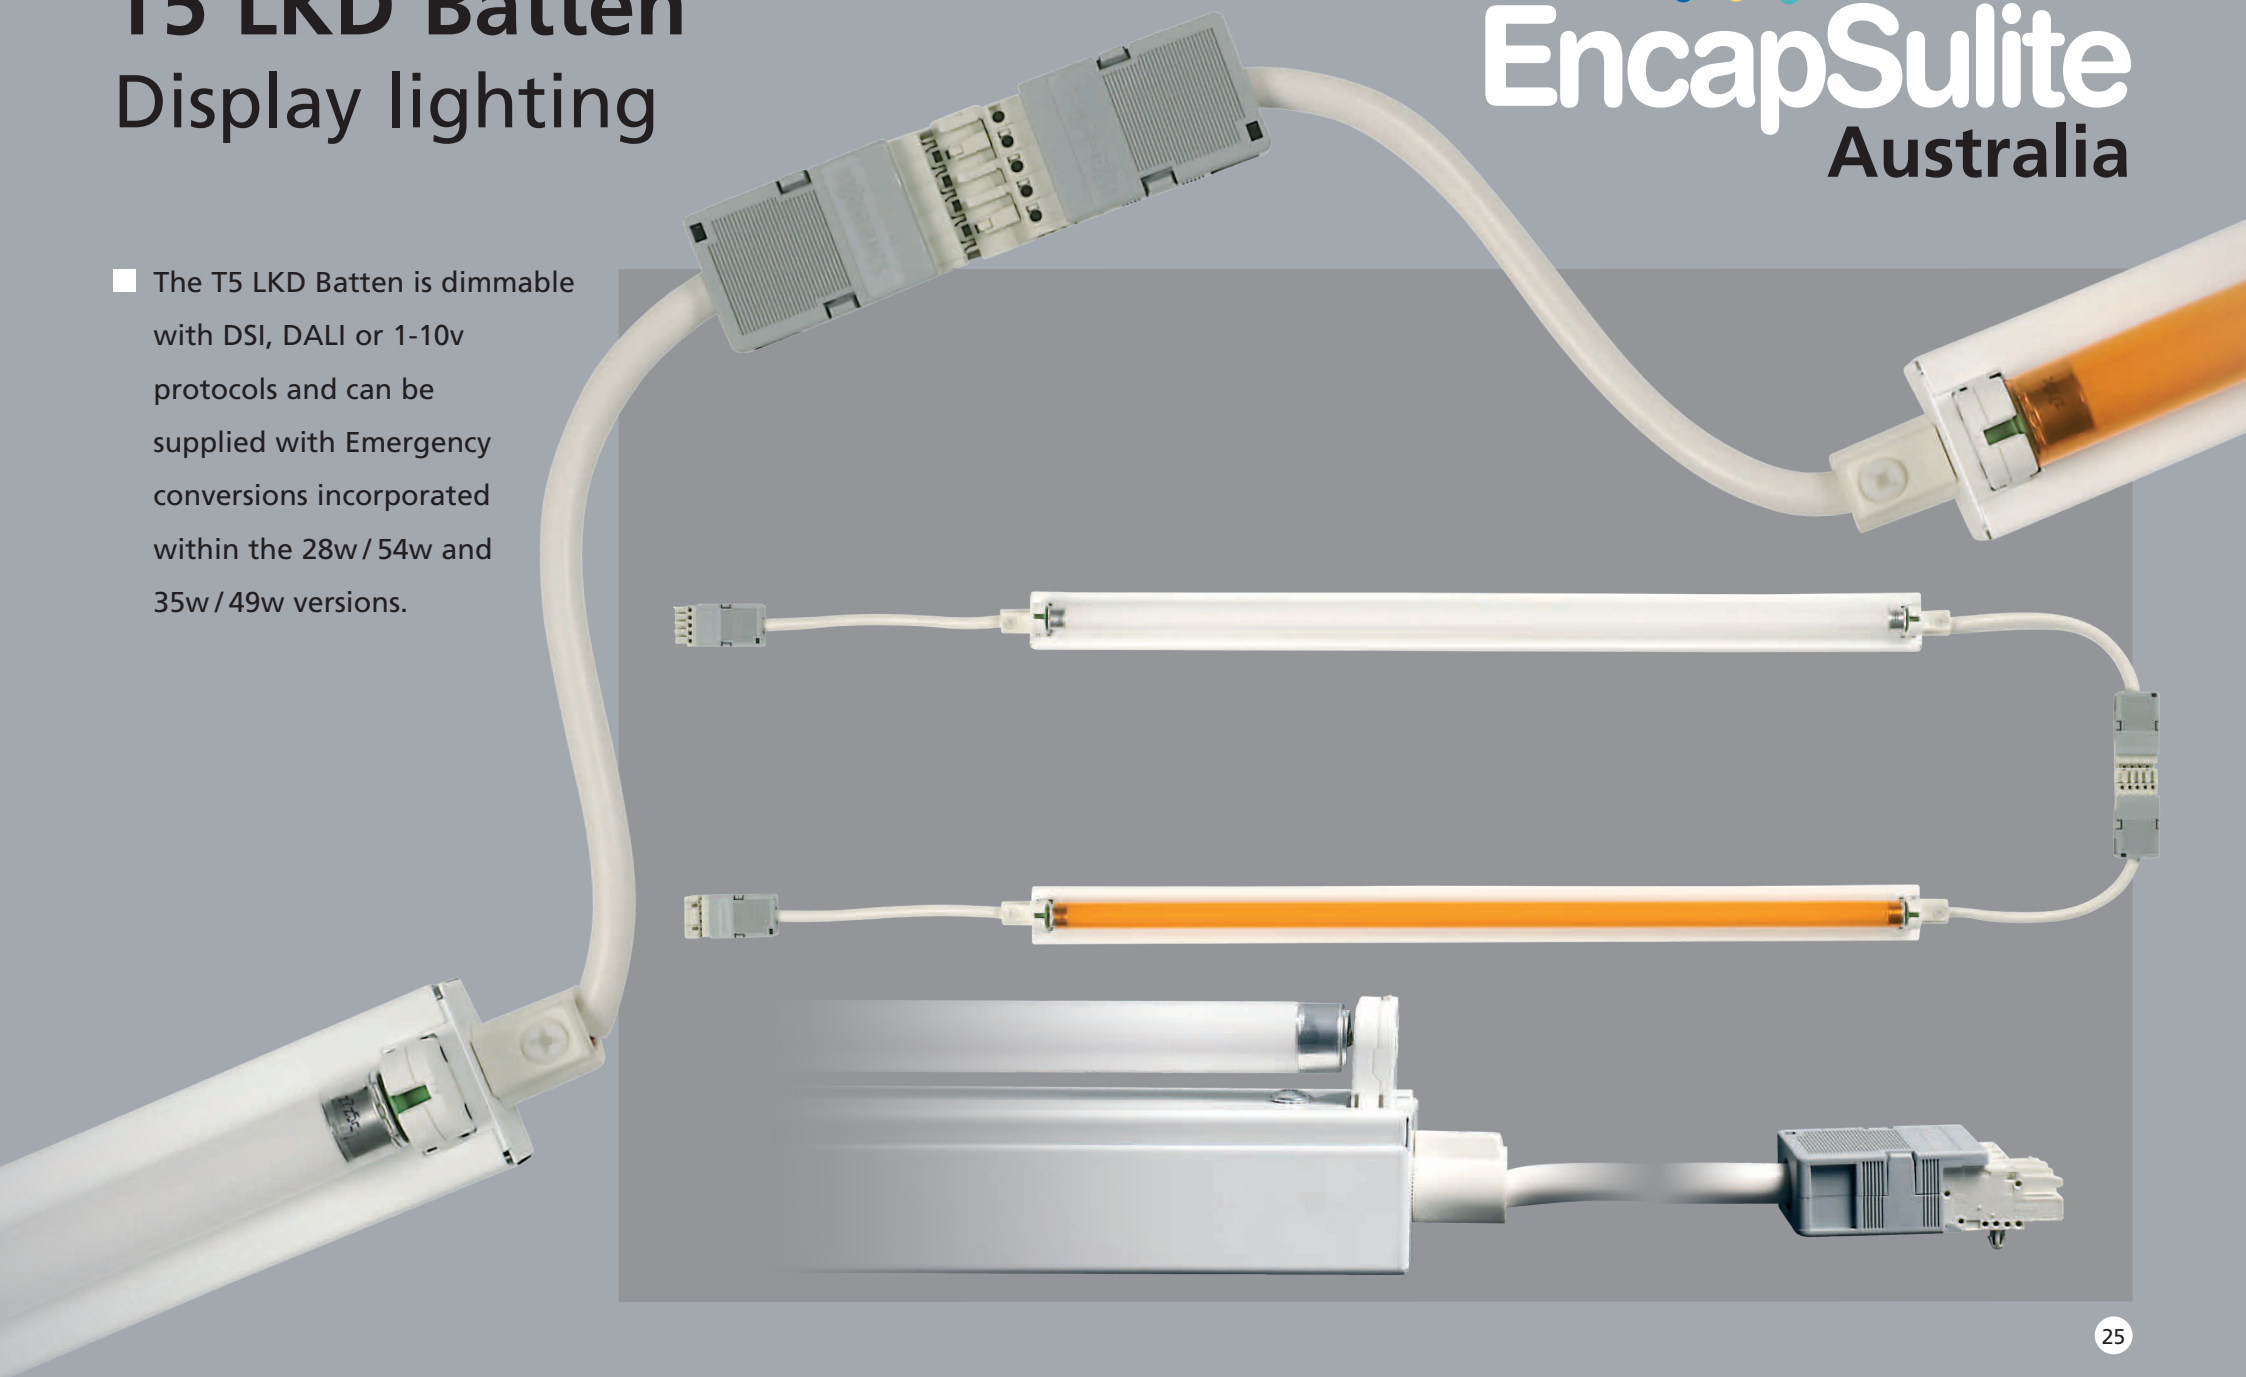

T5 LKD Batten Display lighting

- The T5 LKD Batten is dimmable with DSI, DALI or 1-10v protocols and can be supplied with Emergency conversions incorporated within the 28w / 54w and 35w / 49w versions.

EncapSulite
Australia

T5 LKD Batten Display lighting

TECHNICAL INFORMATION

LAMP

T5 triphosphor colour 840 as standard, other colour temperatures to order. Typical lamp life T5 20,000 hrs, longer life lamps available as cost option.

FIXING

2 screws through the fitting, (not included).

COLOURS

Any lamp colour or our DDP coloured sleeves (guaranteed fade free) can be specified. Ice blue, sky blue, royal blue, purple, lavender, candy pink, pink, light red, red, orange, light orange, chrome green, leaf green, acid yellow and candlelight. Other filter colours available but not guaranteed fade free.